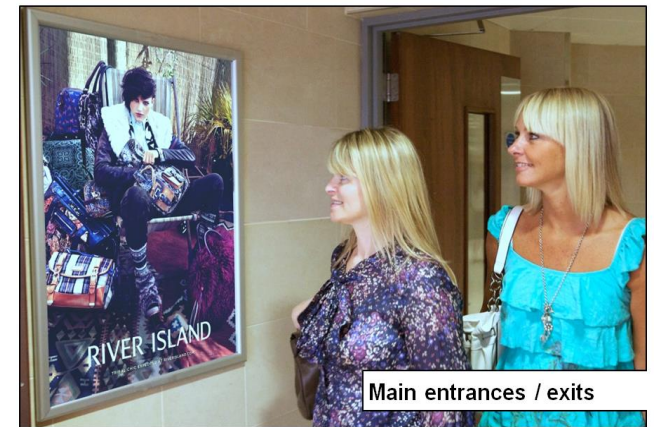

Bannatyne Health Club Six Sheet Positions

Bannatyne Health Clubs around the U.K

Inside gym area & by changing rooms

Reception/Café areas

A1 Positions

Captive lift lobbies

Outside busy toilet lobbies

Main entrances / exits

A3 Positions

Captive ladies cubical doors

Captive above men's urinals

Captive above handdryers