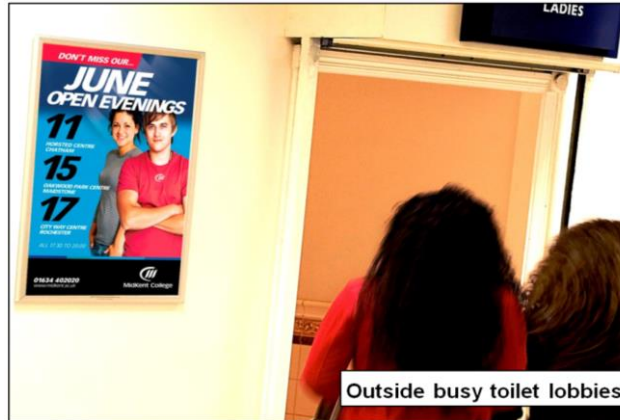

Bannatyne Health Club Six Sheet Positions

Bannatyne Health Clubs around the U.K

Inside gym area & by changing rooms

Reception/Café areas

A1 Positions

Captive lift lobbies

Outside busy toilet lobbies

Main entrances / exits

A3 Positions

Captive ladies cubical doors

Captive above men's urinals

Captive above handdryers